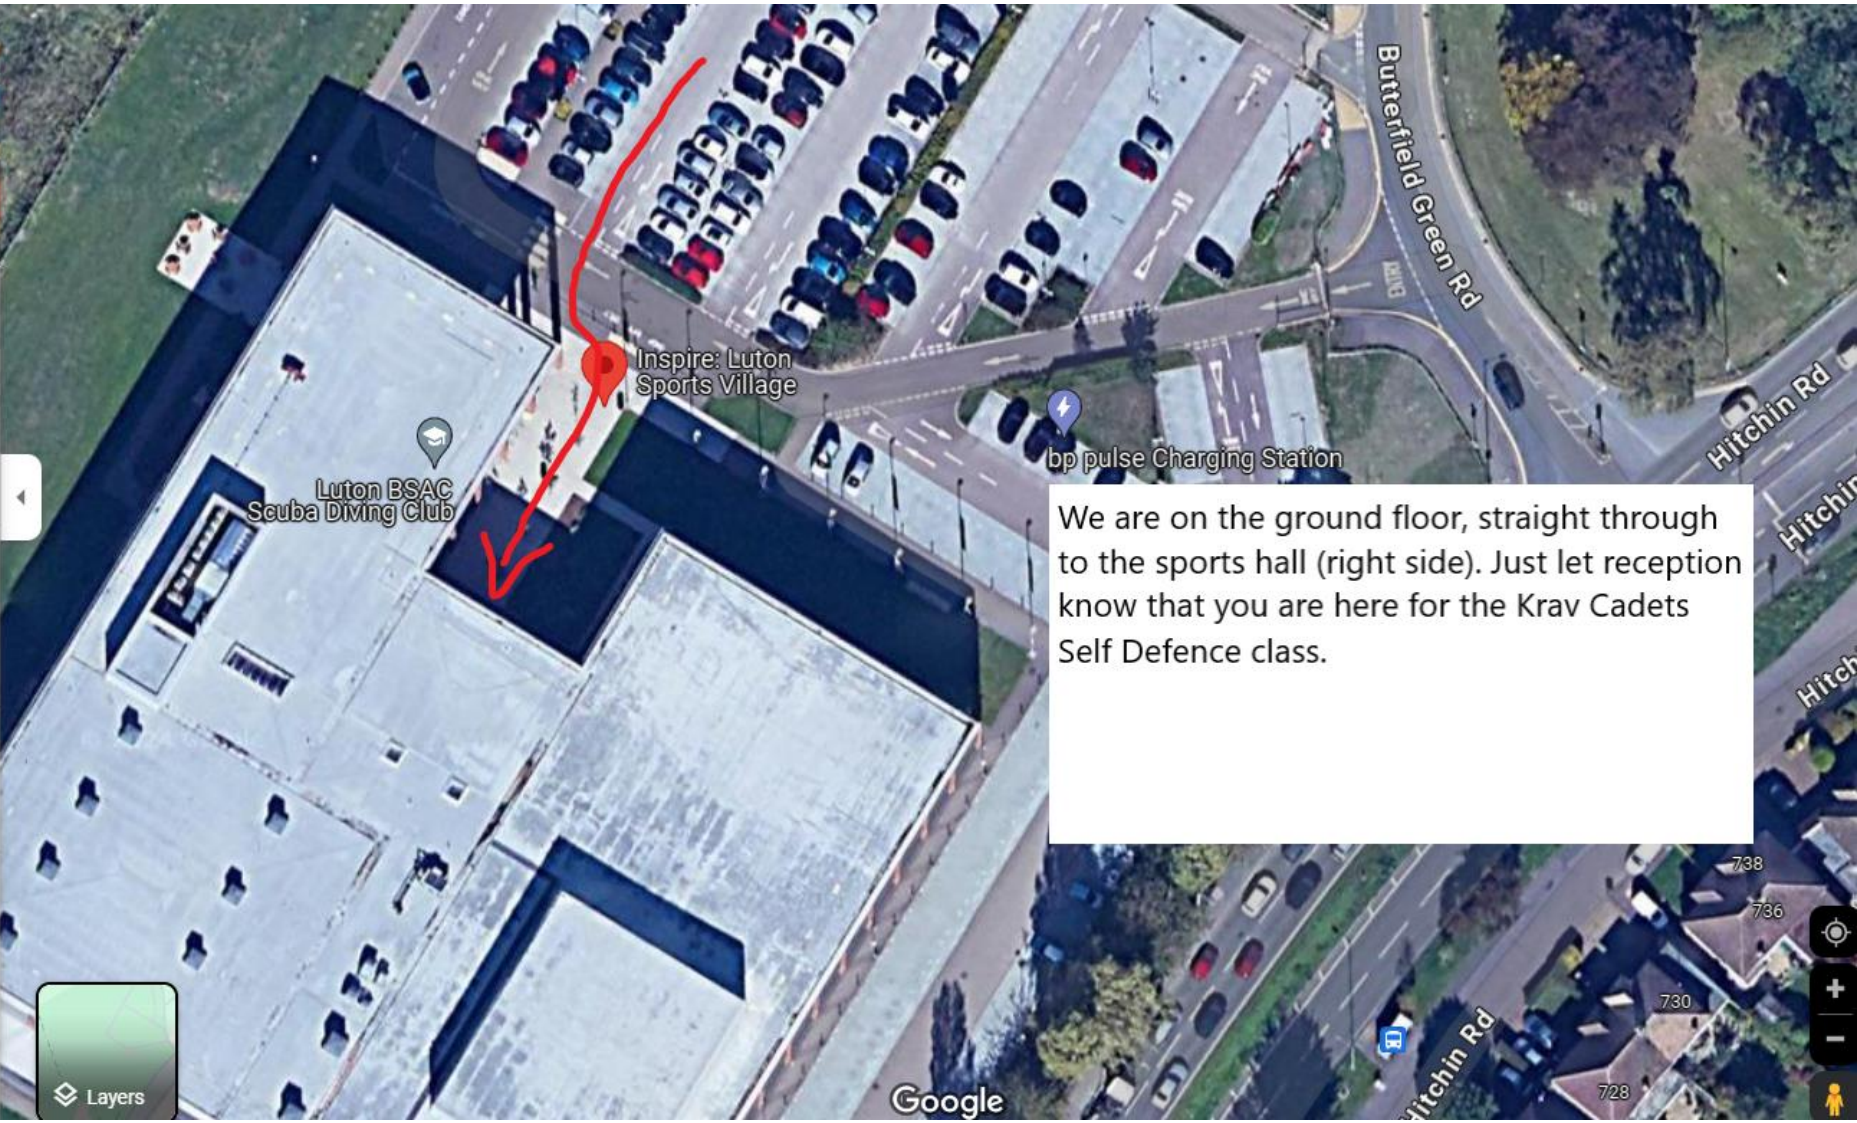

Inspire: Luton Sports Village

4.4 ★★★★★ (1,475) ⓘ
Leisure centre

Overview Reviews About

- Directions
- Save
- Nearby
- Send to phone
- Share

Sports facility including a 50m pool, extensive gym, fitness/dance classes and a large sports hall. >

Admission About these results ⓘ
Gives you entry to this place

Inspire: Luton Sports Village £5.20 >
[Official website](#)

We are on the ground floor, straight through to the sports hall (right side). Just let reception know that you are here for the Krav Cadets Self Defence class.