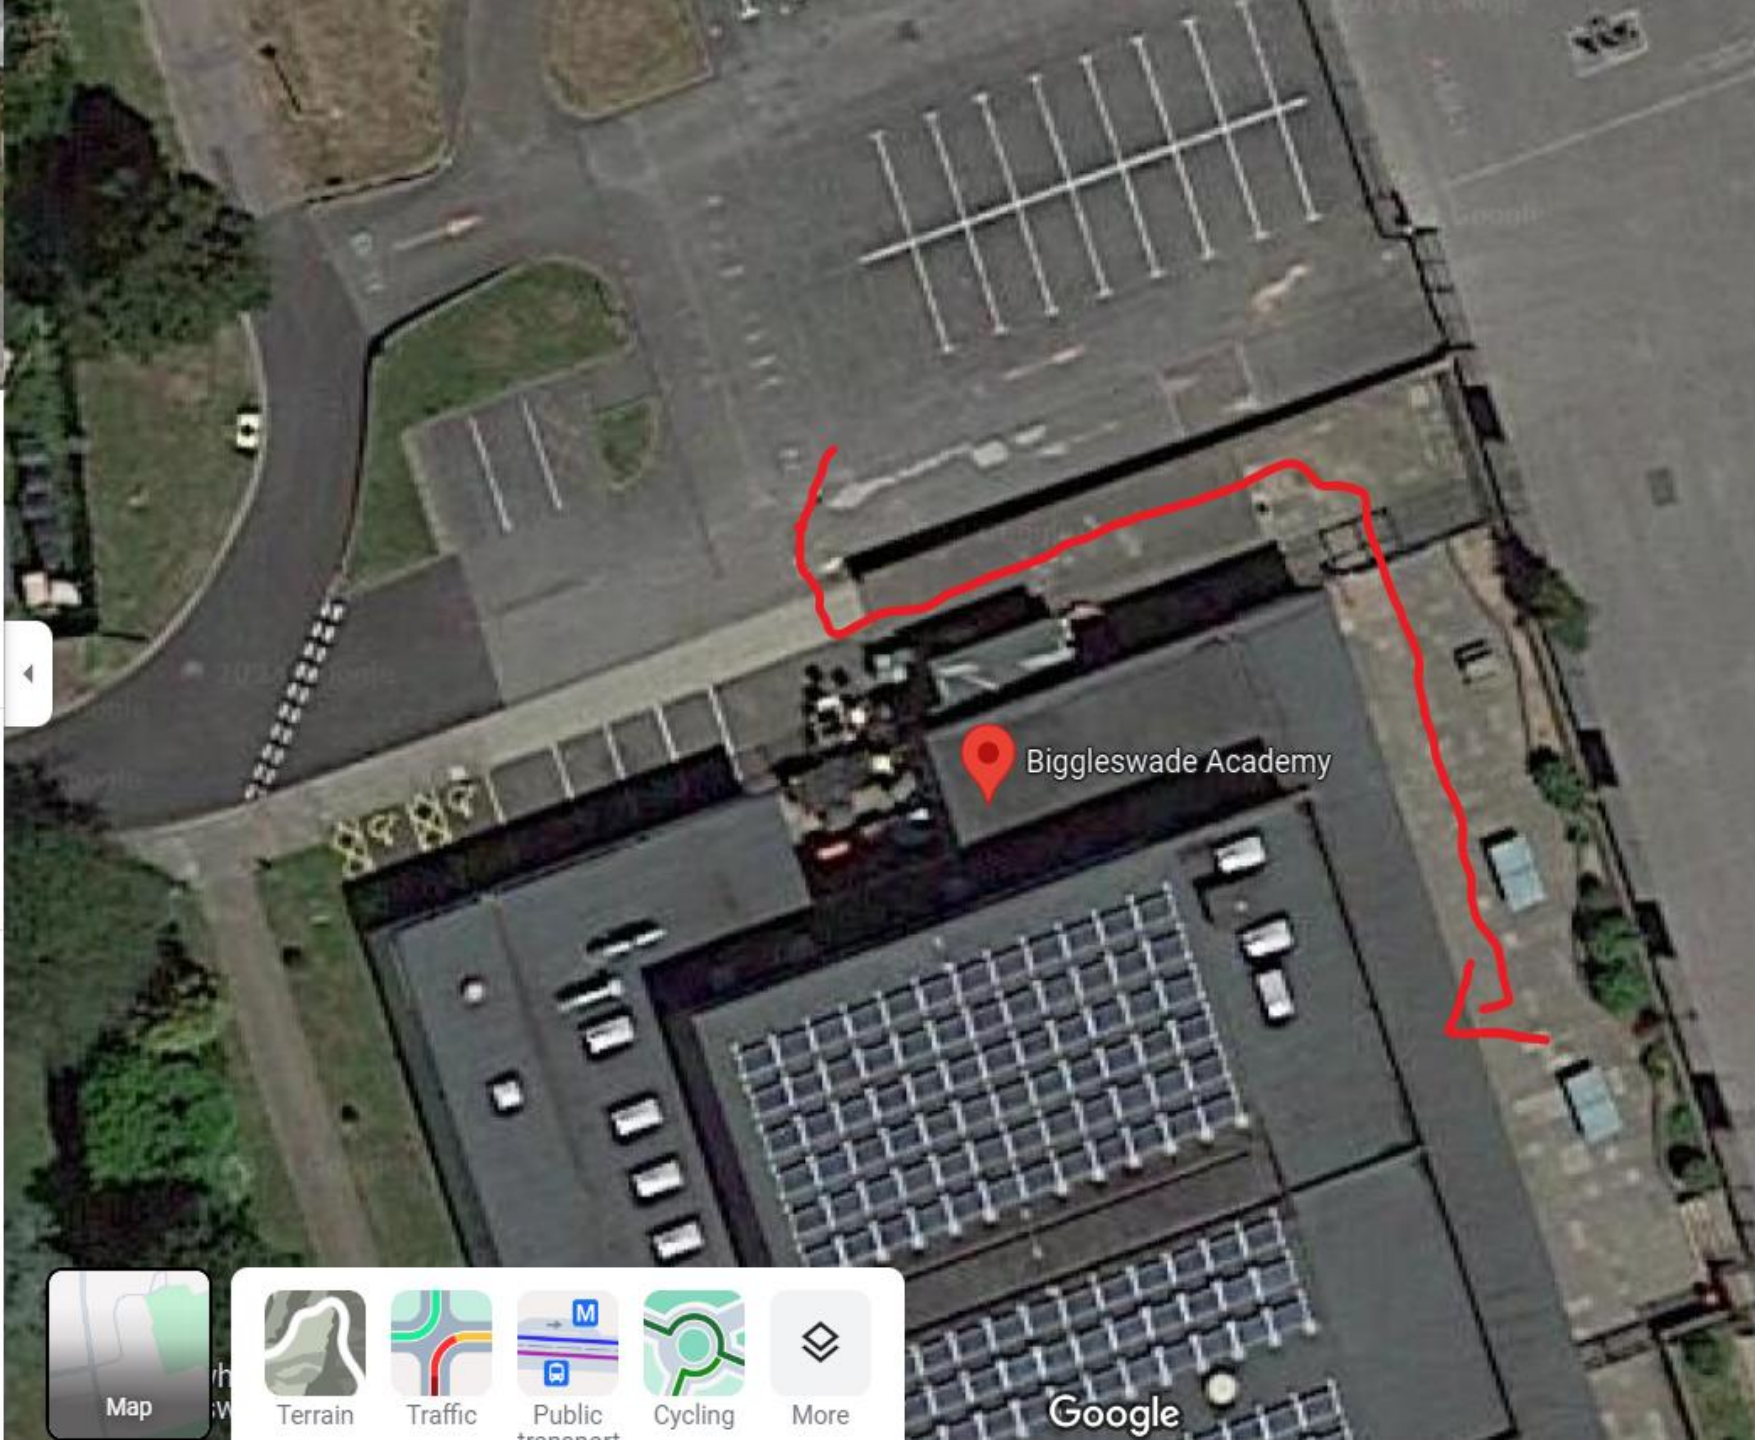

Nearby

Send to  
phone

Share

📍 Mead End, Biggleswade SG18 8JU

🕒 Open · Closes 3:30 pm ▾

🌐 biggleswadeacademy.org

☎ 01767 660515

📍 3PJW+6H Biggleswade